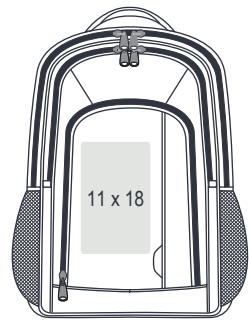

## FRANKFURT 5818 \* 674.38

Backpacks

Laptop Compartment

Classic laptop backpack • Main compartment with pocket suitable for 15.6" laptop • A second large zipped compartment with internal pocket • Zipped front compartment with organiser section and zipped pocket • Two mesh side pockets • Mesh padded backing • Webbed carrying handle • chest strap • Adjustable padded shoulder straps • Suitable for screen-printing / transfer printing or embroidery.

1680D Polyester /  
420D Jacquard

48 x 32 x 20 cm  
30 litres

40 x 51 x 35 cm  
10 pieces, 25 kg

■ 5818-10  
| Black

Material

Product dimensions  
and capacity

Carton dimensions,  
quantity and weight

9 x 18